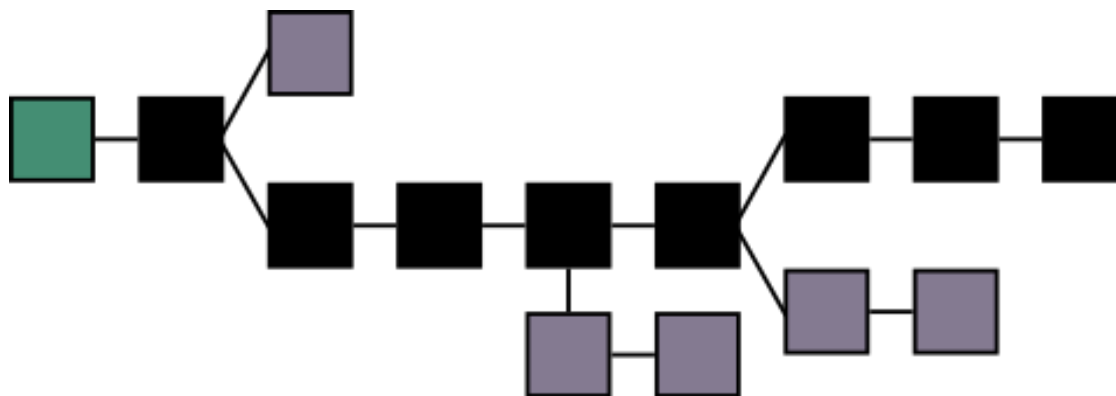

Prédiction => calcul à haute performance

⊕ **Fujitsu**

⊕ **Ateliers: Interconnect**

Précision Numérique

Evolution de l'environnement logiciel HPC

Blockchain

Prédire/Valider une identité numérique

Prédiction => calcul à haute performance

Stratégie européenne en HPC

**Le programme DataPoc (PME et
grands groupes)**

The image features a dark blue background with a complex network of light blue nodes and lines. A large, colorful arc (green, yellow, orange, red) is positioned behind the word 'Teratec'. Several grey 3D cubes are scattered across the network. The word 'Teratec' is written in a large, white, sans-serif font.