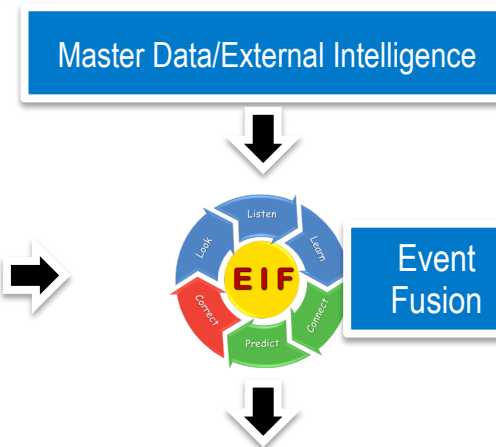

## Event Fusion Example (Supply Chains)

-  [FireCritic](#) Video: Massive Fire in the Netherlands Now Under Control at Chemie-Pack Chemical Storage Facility #CoEMS @FireCritic  
Video: Massive Fire in the Netherlands Now Under Control at Chemie-Pack  
firecritic.com  
Twitter - Jan 6, 2011 5:38:10 PM
-  [ilcpr](#) Fire breaks out at Chemie-Pack plant south of Rotterdam  
UPDATE 3-Dutch chemicals fire disrupts shipping | Reuters - reuters.com  
Twitter - Jan 6, 2011 4:02:40 PM
-  [allwww](#) CNN: Factory fire sparks toxic-smoke worries in the Netherlands #Moerdijk #chemiepack  
Factory fire sparks toxic-smoke worries in the Netherlands - CNN.com - cnn.com  
Twitter - Jan 6, 2011 3:18:02 AM
-  [Expatica](#) Dutch Headlines: Moerdijk fire under control - RNW The fire at the Chemie-Pack chemical plant in Moerdijk has been...  
Moerdijk fire under control < Dutch news | Expatica The Netherlands - expatica.com  
Twitter - Jan 6, 2011 6:04:54 AM
-  [NewportBiz](#) UPDATE 3-Dutch chemicals fire disrupts shipping: \* Fire breaks out at Chemie-Pack plant south of Rotterdam  
UPDATE 2-Dutch chemicals fire disrupts shipping | Reuters - reuters.com  
Twitter - Jan 6, 2011 1:52:35 AM
-  [NowPublic](#) Netherlands Factory Fire: Chemie-Pack Plant (Video) #NowPublic #News  
Netherlands Factory Fire: Chemie-Pack Plant (Video) | NowPublic - nowpublic.com  
Twitter - Jan 6, 2011 12:46:57 AM

**Fire in Factory**

**06/1/2011**  
**Chemie-Pack**  
**Nederland**  
**Holland**  
**Major Fire**

1. Capture of events of interest from social and news media
2. Conversion of multiple external events into single internal event
3. Fusion of the event with internal information or intelligence
4. Impact analysis through transactional systems